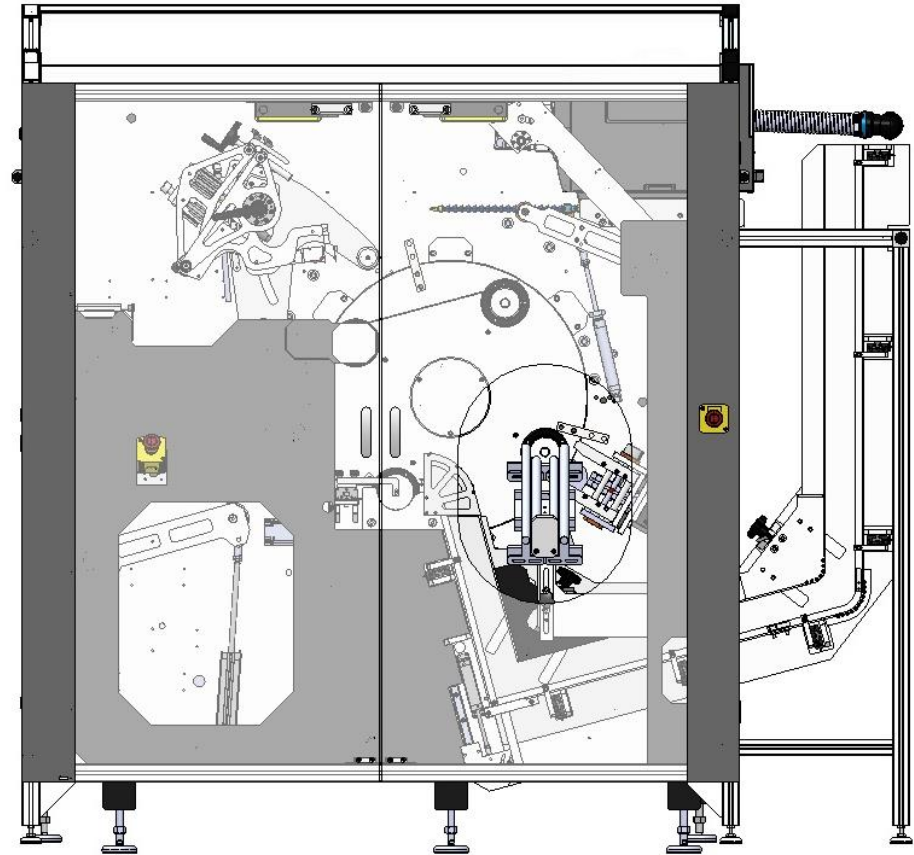

**THE GRAFOTRONIC
FULLY AUTOMATIC TURRET**

grafotroni 

FULLY AUTOMATIC GLUELESS TURRET

FULLY AUTOMATIC GLUELESS TURRET

- Now in 350 width, 550 mm coming up
- Designed for the DCL
- Demos at the Digital Demo Days
- Online Sales training asap
- Main competitor: ABG Vectra

GLUELESS TURRET

ROLL CLOSING

- Label printed for roll closure
- No label queue
- Each roll can be uniquely identified.

AUTOMATIC CORE POSITIONING

- Automatic core positioning
- Positioning with desired gaps

GLUELESS START OF ROLL

- Glueless start system
- Material formed around the new core before cut