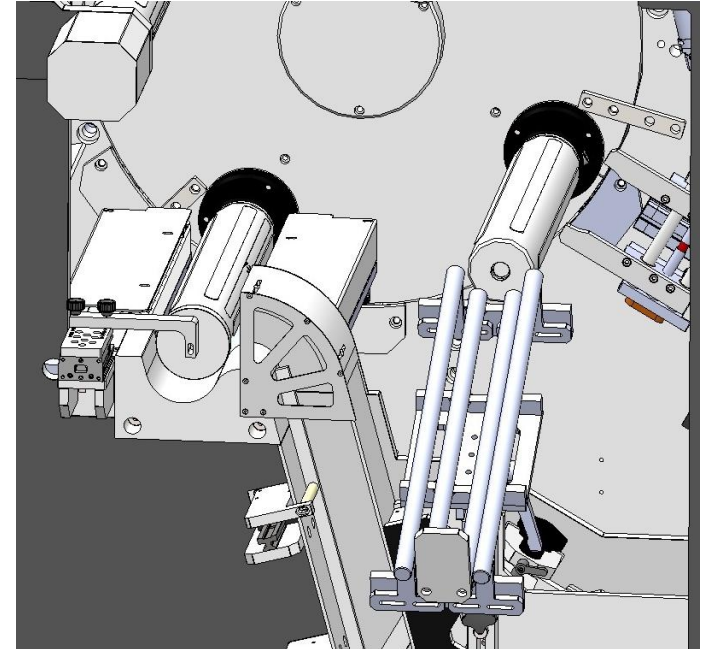

**THE GRAFOTRONIC
FULLY AUTOMATIC TURRET**

grafotroni 

FULLY AUTOMATIC GLUELESS TURRET

FULLY AUTOMATIC GLUELESS TURRET

- Now in 350 width, 550 mm coming up
- Designed for the DCL
- Demos at the Digital Demo Days
- Online Sales training asap
- Main competitor: ABG Vectra

GLUELESS TURRET

ROLL CLOSING

- Label printed for roll closure
- No label queue
- Each roll can be uniquely identified.

AUTOMATIC CORE POSITIONING

- Automatic core positioning
- Positioning with desired gaps

GLUELESS START OF ROLL

- Glueless start system
- Material formed around the new core before cut