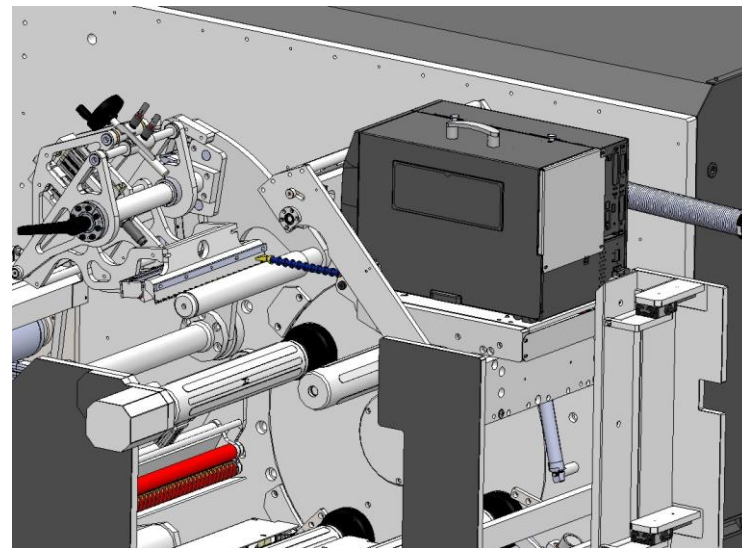

**THE GRAFOTRONIC
FULLY AUTOMATIC TURRET**

grafotroni 

FULLY AUTOMATIC GLUELESS TURRET

FULLY AUTOMATIC GLUELESS TURRET

- Now in 350 width, 550 mm coming up
- Designed for the DCL
- Demos at the Digital Demo Days
- Online Sales training asap
- Main competitor: ABG Vectra

GLUELESS TURRET

ROLL CLOSING

- Label printed for roll closure
- No label queue
- Each roll can be uniquely identified.

AUTOMATIC CORE POSITIONING

- Automatic core positioning
- Positioning with desired gaps

GLUELESS START OF ROLL

- Glueless start system
- Material formed around the new core before cut